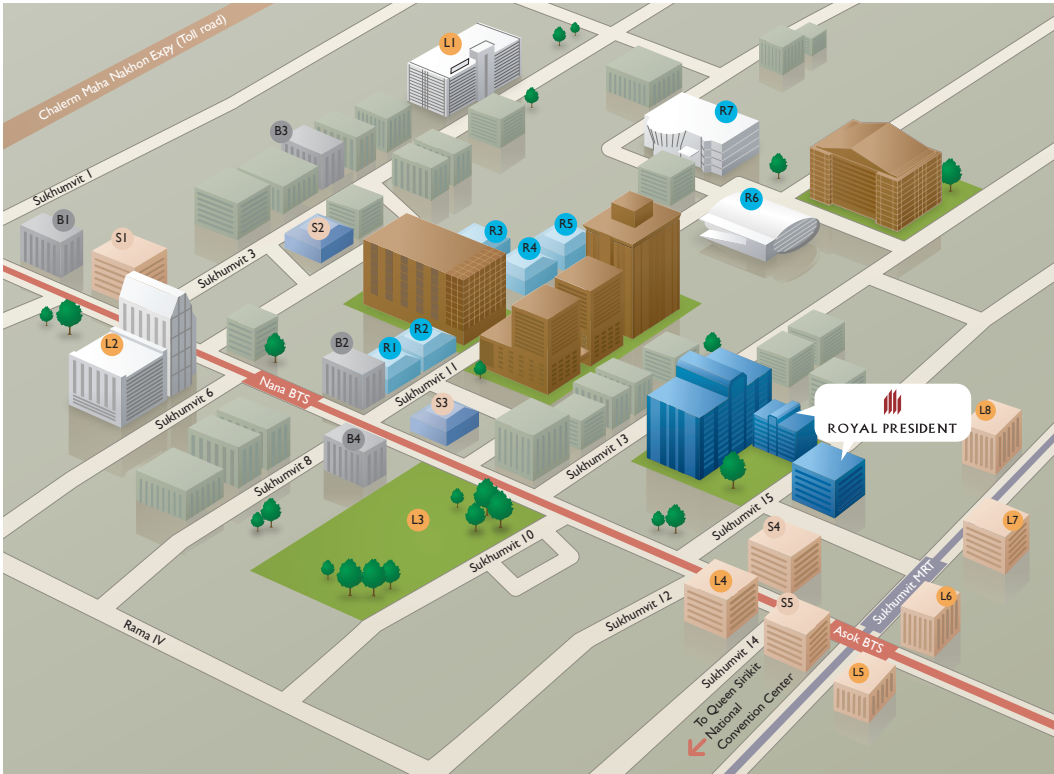

Chalerm Maha Nakhon Expy (Toll road)

ROYAL PRESIDENT

BANKS

- B1 Krung Thai Bank
- B2 Bangkok Bank
- B3 Siam Commercial Bank
- B4 Bangkok Bank

RESTAURANTS AND BARS

- R1 Zanzibar
- R2 Rosabing

SHOPPING CENTERS & SUPER MARKETS

- S1 Nana Square
- S2 Food Land

1. S3 Villa Market
   - S4 Robinson Department Store
   - S5 Seafood Palace
2. **OTHER LANDMARKS**
3. L1 Bumrungrad Hospital
   - L2 Pacific Place
   - L3 Chuvit Garden
   - L4 Time Square